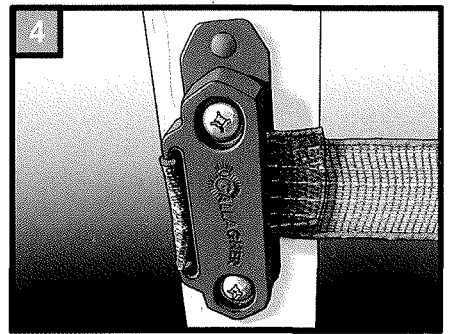

Tape Insulator Instructions

Part No. 701028 701042

INSTALLATION

STRAINING

PLATE CONFIGURATIONS