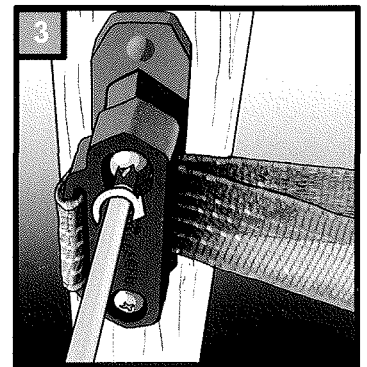

Tape Insulator Instructions

Part No. 701028 701042

INSTALLATION

STRAINING

PLATE CONFIGURATIONS